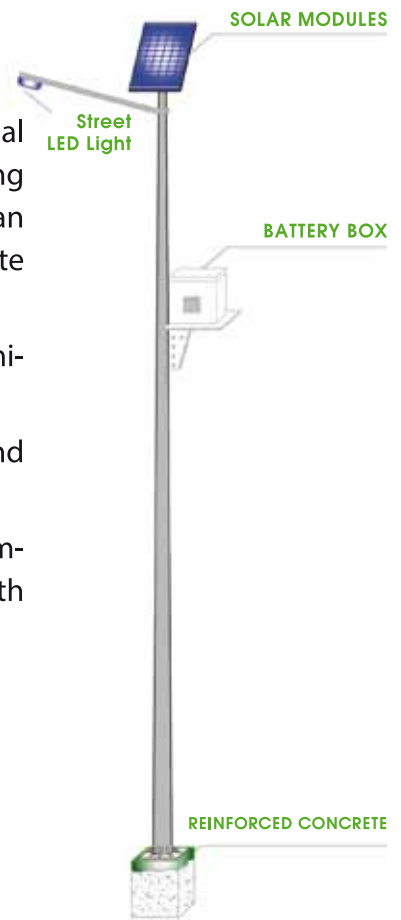

LitWay™

Street lighting PV Solar System Sets you Free Grid Dependency

While conventional grid connected street lighting systems require onerous installation processes coupled with costly infrastructures, **LitWay™** is characterized by hassle free installation procedures, where you can have a system up and running in just few hours.

LitWay™ Systems provide sustainable illumination all night long.

LitWay™ Street Lighting systems are specially designed to provide essential Lighting For roads streets sidewalks pathways gardens yards fences and parking lots, thus providing essential safety and security during night time. The system can also power surveillance cameras and electronic gates of farms and remote protected areas.

LitWay™ defies concerns on power failure at times where street and Pathway illumination is crucial for protecting lives and properties.

LitWay™ provides "Install & Forget" peace of mind from costly installation and difficult operation.

LitWay™ uses top end modules, batteries and controllers that are crucial for seamless and sustainable operation 24/7 and are free from any cabling, wiring, earth moving, or other installation hassles.

Applications

- Highways
- Farm Pathways
- Gates of farms and Residential compounds
- Gardens & Backyards
- Streets
- Tourist Village

Plot 71, Sixth Industrial Area, 6th of October City, Egypt.

Tel.: +20 (2) 38 243 290 **Fax:** +20 (2) 38 243 147

E-mail : Info@OneraSystems.com

www.OneraSystems.com

OneraSystems